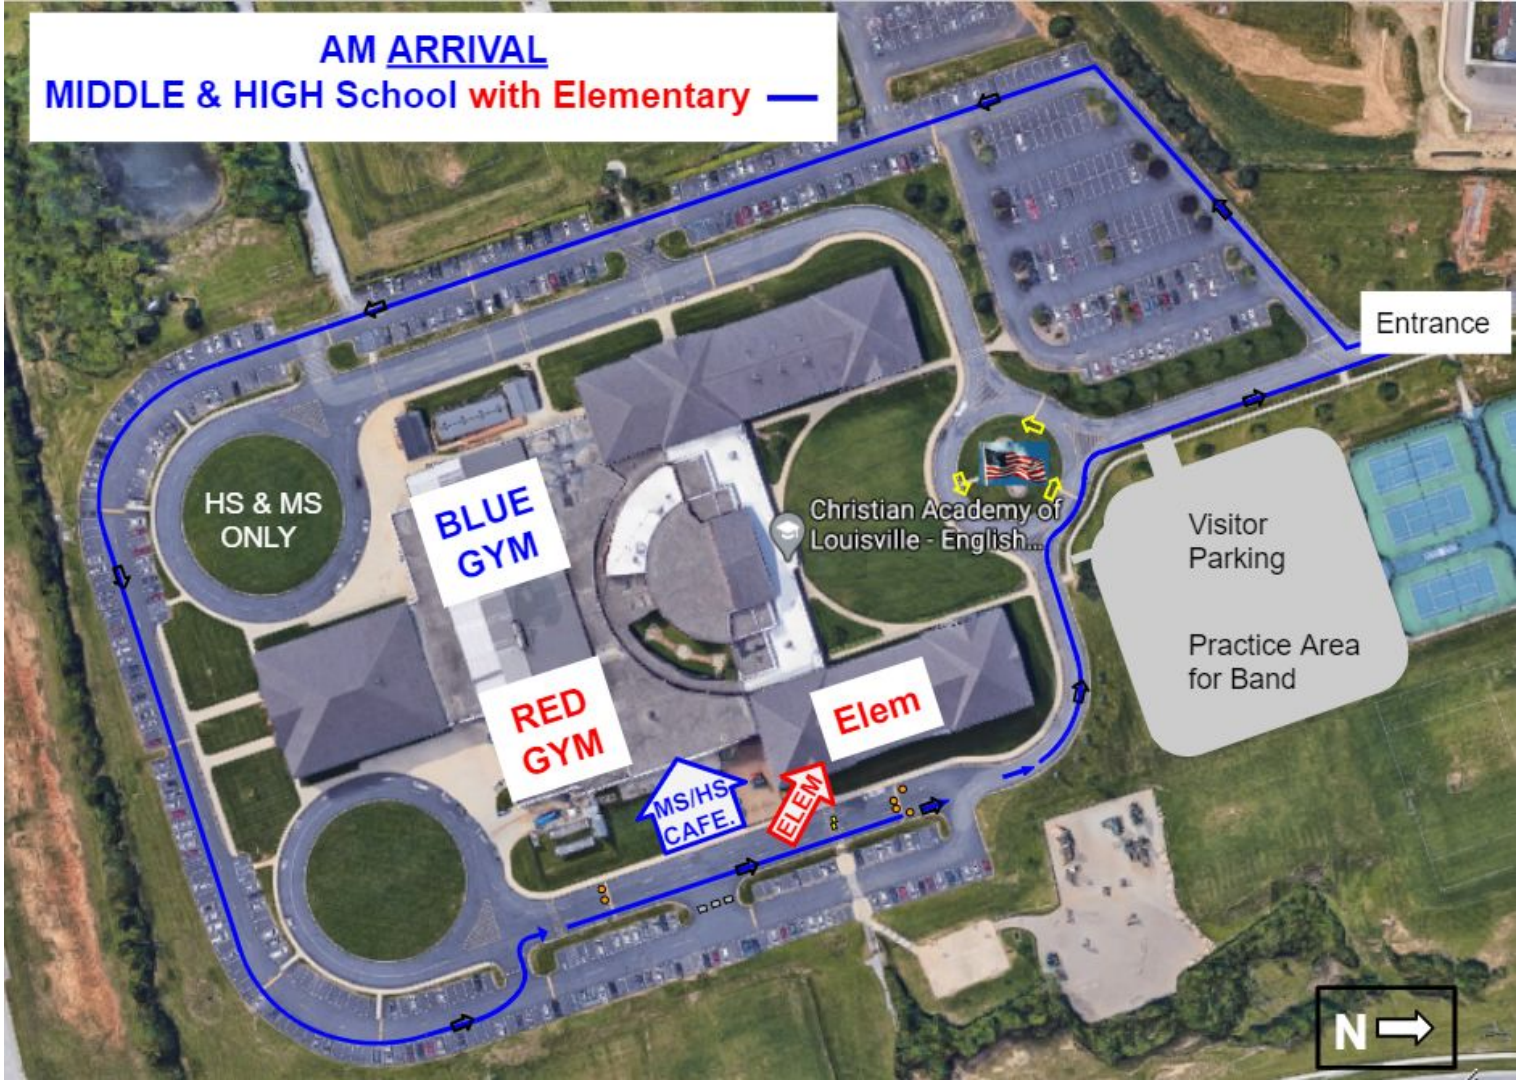

AM ARRIVAL
MIDDLE & HIGH School with Elementary —

Entrance

HS & MS ONLY

BLUE GYM

RED GYM

Christian Academy of Louisville - English...

Elem

MS/HS CAFE.

ELEM

Visitor Parking

Practice Area for Band