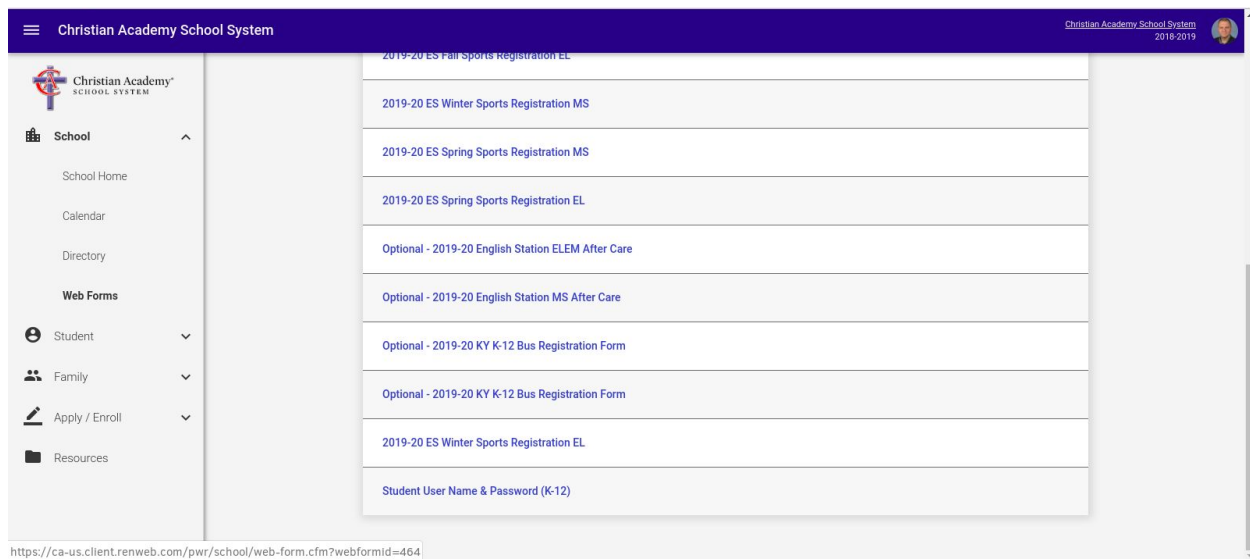

*If you have not yet created a parent account and would like to do so, [click here](#).*

2. Once you log in, you will be presented with the new, mobile-friendly FACTS Family Portal screen.

3. Click **School | Web Forms**.

4. Under Web Forms, click **Student Username and Password (K-12)**.

5. Select your student. In my case, I have two children enrolled.

6. At this point, you should see a screen with your student's username and password.