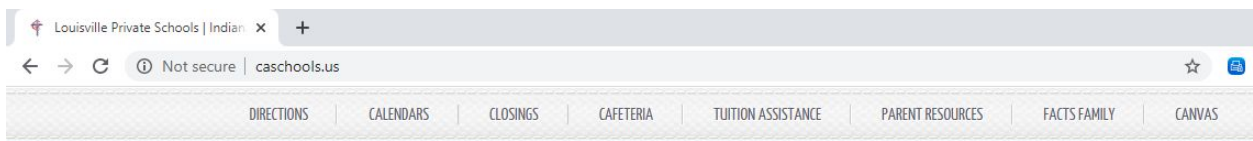

This document helps you view the username and password for your K-12 student. This username and password allows your student to access Google G Suite, Canvas (grades 6-12), and much more.

1. Go to <http://caschools.us/> and follow the links to log into FACTS Family.

If you have not yet created a parent account and would like to do so, [click here](#).