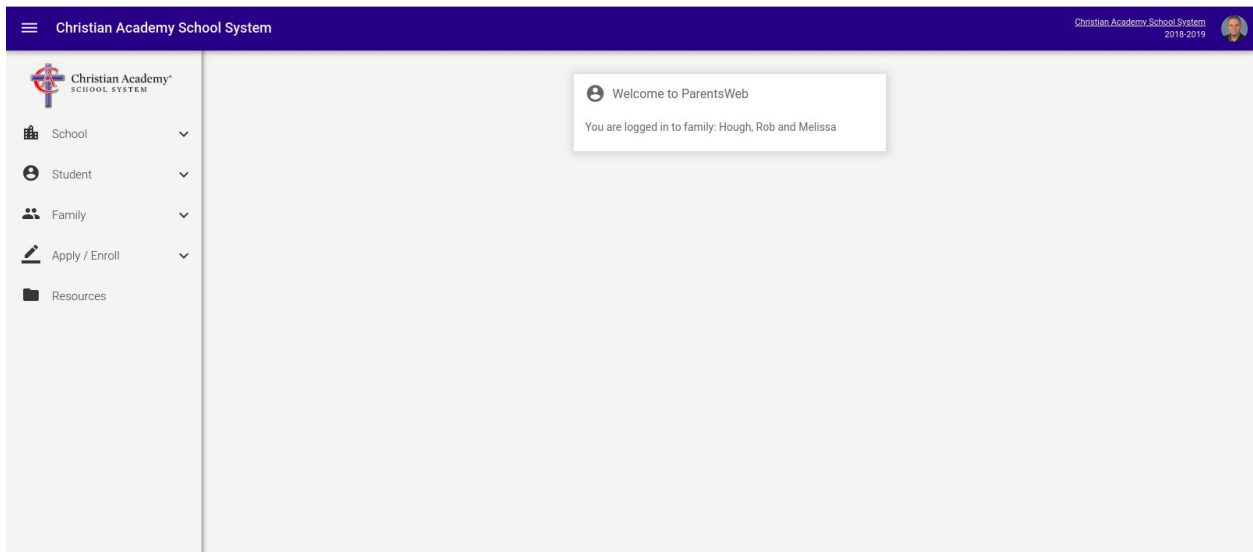

This document helps you view the username and password for your K-12 student. This username and password allows your student to access Google G Suite, Canvas (grades 6-12), and much more.

1. Go to <http://caschools.us/> and follow the links to log into FACTS Family.

*If you have not yet created a parent account and would like to do so, [click here](#).*

2. Once you log in, you will be presented with the new, mobile-friendly FACTS Family Portal screen.

3. Click **School | Web Forms**.