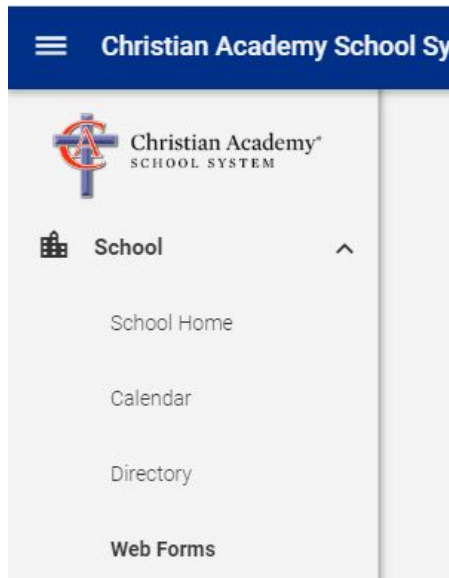

This document helps you view the username and password for your K-12 student. This username and password allows your student to access Google G Suite, Canvas (grades 6-12), and much more.

1. Go to <http://caschools.us/> and follow the links to log into FACTS Family.

*If you have not yet created a parent account and would like to do so, [click here](#).*

2. Once you log in, you will be presented with the new, mobile-friendly FACTS Family Portal screen.

3. Click **School | Web Forms**.