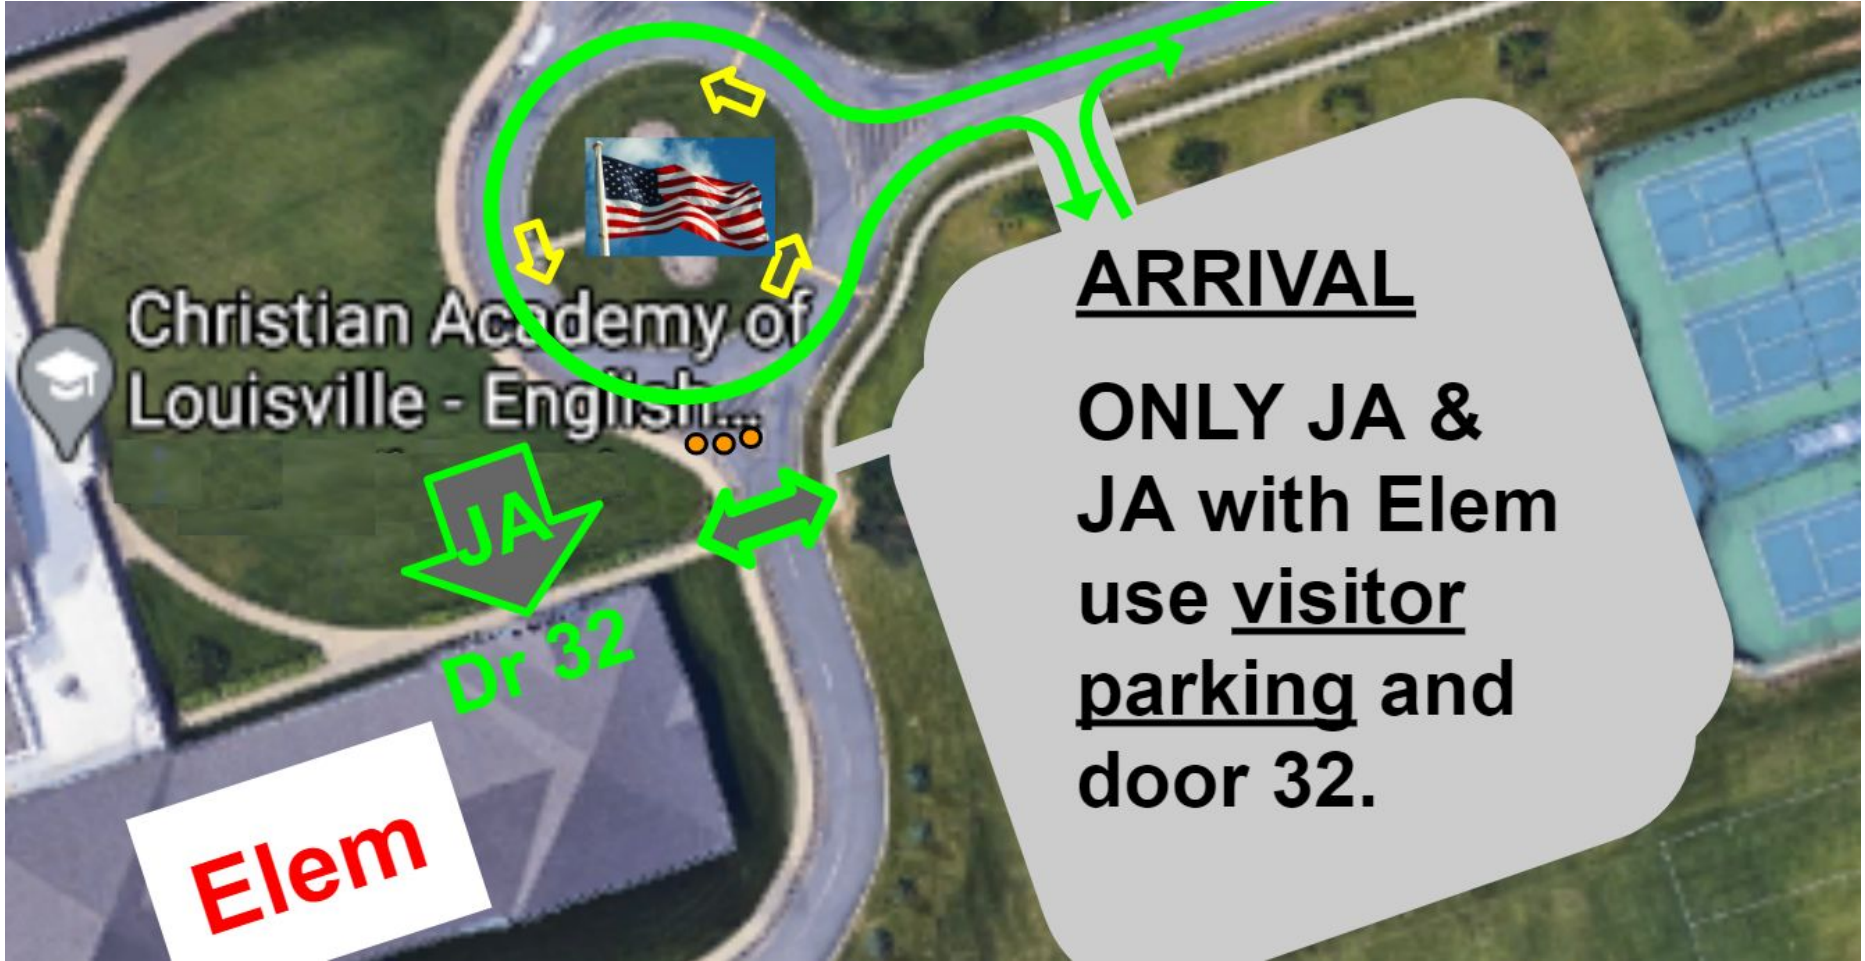

**WEEKEND
RAMP CLOSURES**

FALL 2020 ENGLISH STATION CARPOOL

JA Carpool Outline

- JA Arrival - Park in the Visitor Lot / Enter door 32
- JA Dismissal - Park in the Elementary Lot / Enter 30
- Both arrival and dismissal map
- Need to Know Info

Christian Academy of
Louisville - English...

ARRIVAL

**ONLY JA &
JA with Elem
use visitor
parking and
door 32.**

JA

Dr 32

Elem

Elem

JA - DISMISSAL - Park in the Elem Lot, walk up, and press the CALL BOX.

Junior Academy - Park & Walk

**BLUE
GYM**

**RED
GYM**

Christian Academy of
Louisville - English...

Elem

JA
Dr 32

ARRIVAL

**ONLY JA &
JA with Elem
use visitor
parking and
door 32.**