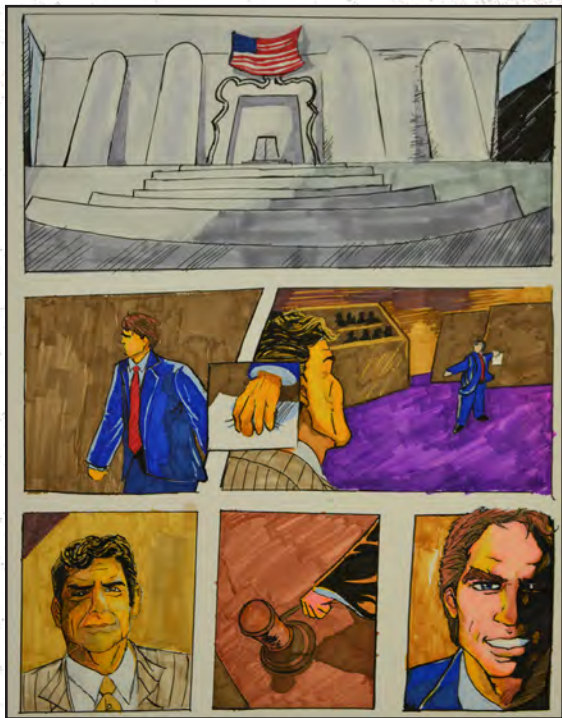

Silver Key Awards

Matthew Sherman
Comic Art Storyboard